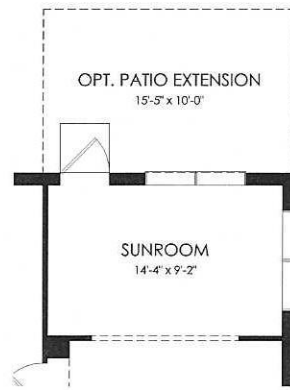

SCENIC SERIES

HALLMARK

1,655 - 1,802 A/C Sq. Ft.

2 - 3 Beds

2 Baths

Sunroom
Adds 147 SF

Pocket SGD
at Gathering
Room

Laundry
Upgrade

Kitchen Layout 4

Bedroom 3

Shower @ Bath 2

Coastal Toque White
Elevation FM1

Craftsman Rare Gray
Elevation FM3

Coastal Lullaby
Elevation FM3 with Stone

Coastal Amazing Gray
Elevation CO2A

Modern Amazing Gray
Elevation MD1