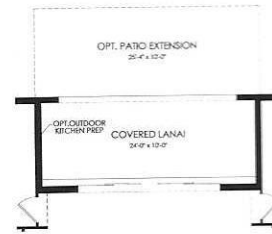

ECHELON SERIES STARDOM

2,269 - 2,325 A/C Sq. Ft.
2 - 3 Beds
2.5 - 3.5 Baths

Owner's Bath 3

Owner's Bath 6

Pool Bath
Adds 56 SF

Pocket SGD Glass Door At
Gathering

Bedroom 2 and 3
w/ Alternate Bath 2

Shower @ Bath 2

Craftsman Silverplate

Elevation FM3 with Stone

Coastal Toque White

Elevation CO3

Modern Amazing Gray

Elevation MD1 with Stone

3 Car Garage

3 Car Garage w/ 4' Garage Extension