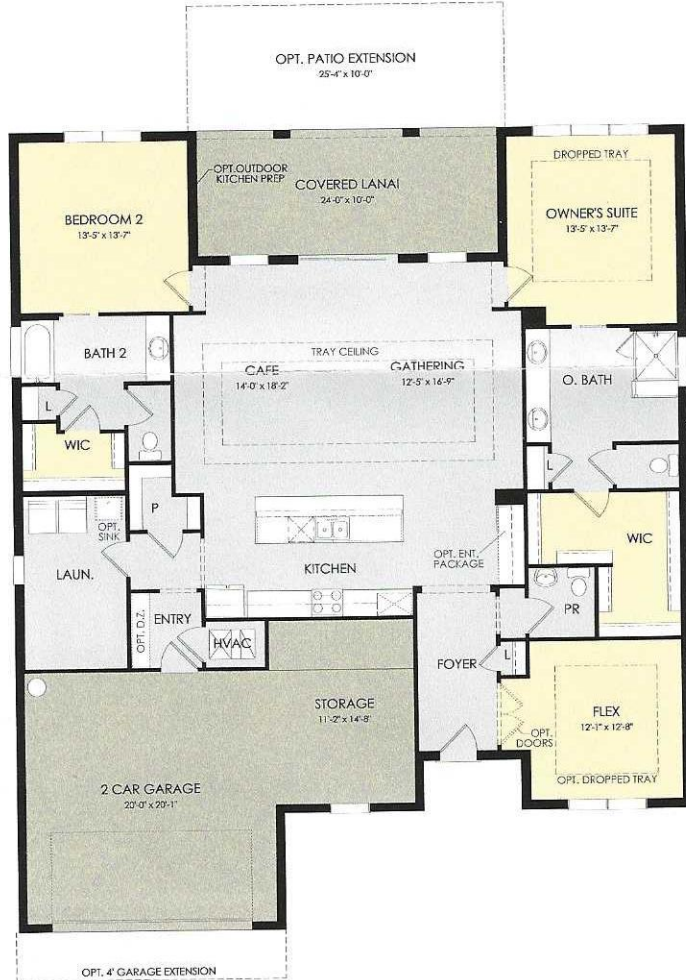

ECHELON SERIES STARDOM

2,269 - 2,325 A/C Sq. Ft.
2 - 3 Beds
2.5 - 3.5 Baths

Owner's Bath 3

Owner's Bath 6

Pool Bath
Adds 56 SF

Pocket SGD Glass Door At
Gathering

Bedroom 2 and 3
w/ Alternate Bath 2

Shower @ Bath 2

Kitchen Layout 4 and 5

Laundry Upgrade

Med Colonnade Gray

Elevation FM1

Coastal Lullaby

Elevation FM2

Med Heron Plume

Elevation FM3

Craftsman Silverplate

Elevation FM3 with Stone

Coastal Toque White

Elevation CO3

Modern Amazing Gray

Elevation MD1 with Stone

3 Car Garage

3 Car Garage w/ 4' Garage Extension