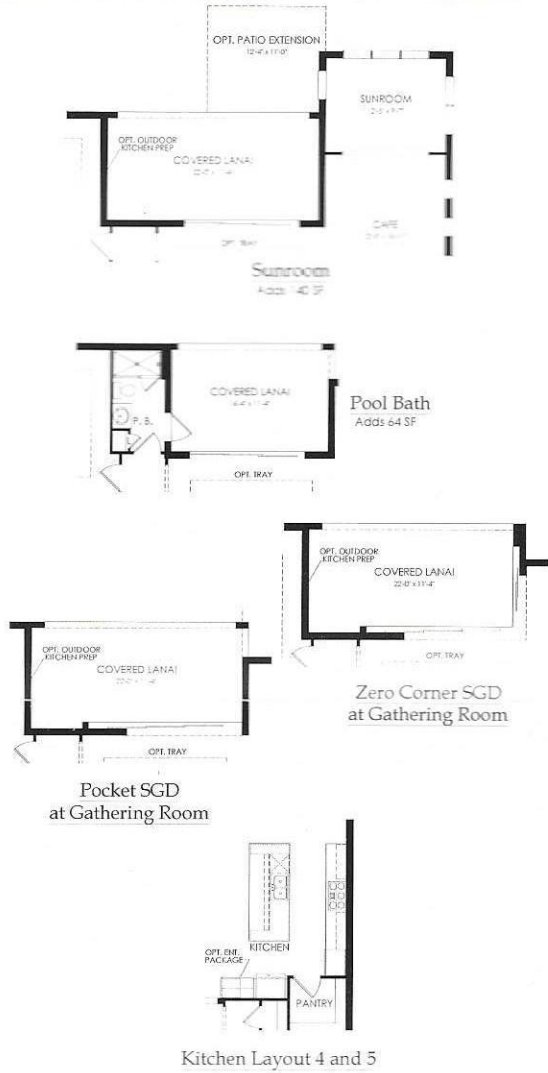

ECHELON SERIES

STELLAR

2,483 – 2,690 A/C Sq. Ft.

3 Beds

3 – 4 Baths

FL Med Alabaster
Elevation FM1

Coastal Togue White
Elevation FM2

FL Med Colonnade Gray
Elevation FM3

Craftsman Rare Gray
Elevation FM3 with Stone

Coastal Extra White
Elevation CO3

Modern Acler
Elevation MD1 with Stone

Laundry Upgrade

Shower @ Bath 2

Shower @ Bath 3

Owner's Bath Layout 3

Owner's Bath Layout 6