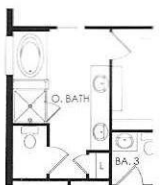

ECHELON SERIES

STELLAR

2,483 – 2,690 A/C Sq. Ft.

3 Beds

3 – 4 Baths

FL Med Alabaster
Elevation FM1

Coastal Togue White
Elevation FM2

FL Med Colonnade Gray
Elevation FM3

Craftsman Rare Gray
Elevation FM3 with Stone

Coastal Extra White
Elevation CO3

Modern Acler
Elevation MD1 with Stone

Laundry Upgrade

Shower @ Bath 2

Shower @ Bath 3

Owner's Bath Layout 3

Owner's Bath Layout 6